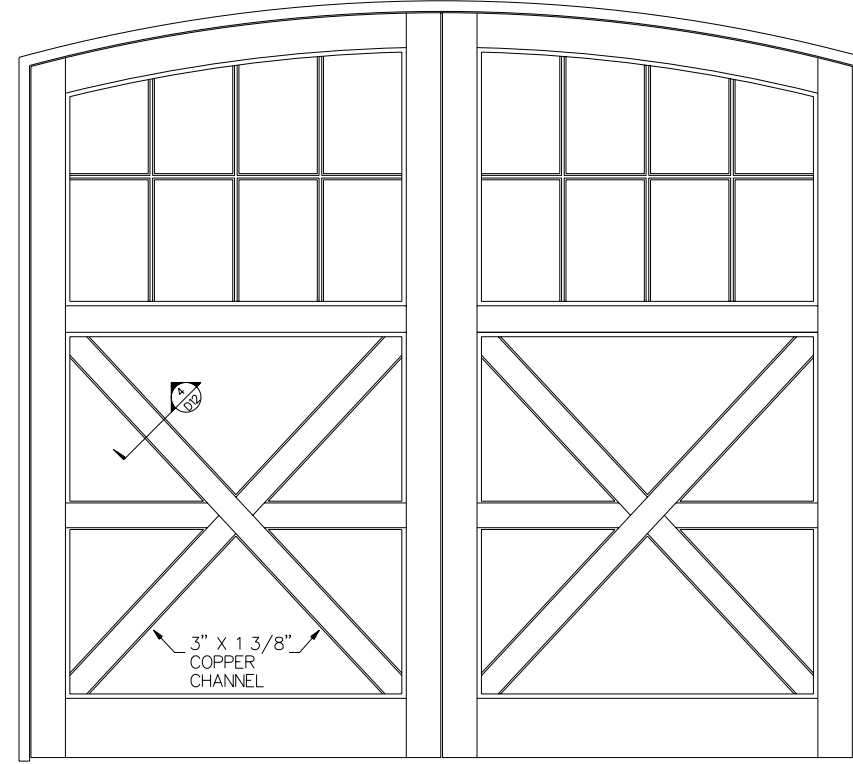

GARAGE DOORS

L103A/L103B/M130A/M130B EXTERIOR ELEVATION
SCALE: 1" = 1'-0" (4) OPENINGS AS SHOWN

INTERIOR ELEVATION

POINT FIVE
W I N D O W S

REVISIONS:

11-16-99	JJ
12-21-99	JJ
1-26-00	JJ
2-7-00	JJ

POINT FIVE WINDOWS, INC.
1001 Buckingham • Fort Collins, Colorado 80524 • (970) 482-6971

EXTERIOR ELEVATIONS
SCALE: 1" = 1'-0"
DATE: 10-25-99
APPROVED BY: _____
DRAWN BY: JJ

DRAWING NUMBER: _____