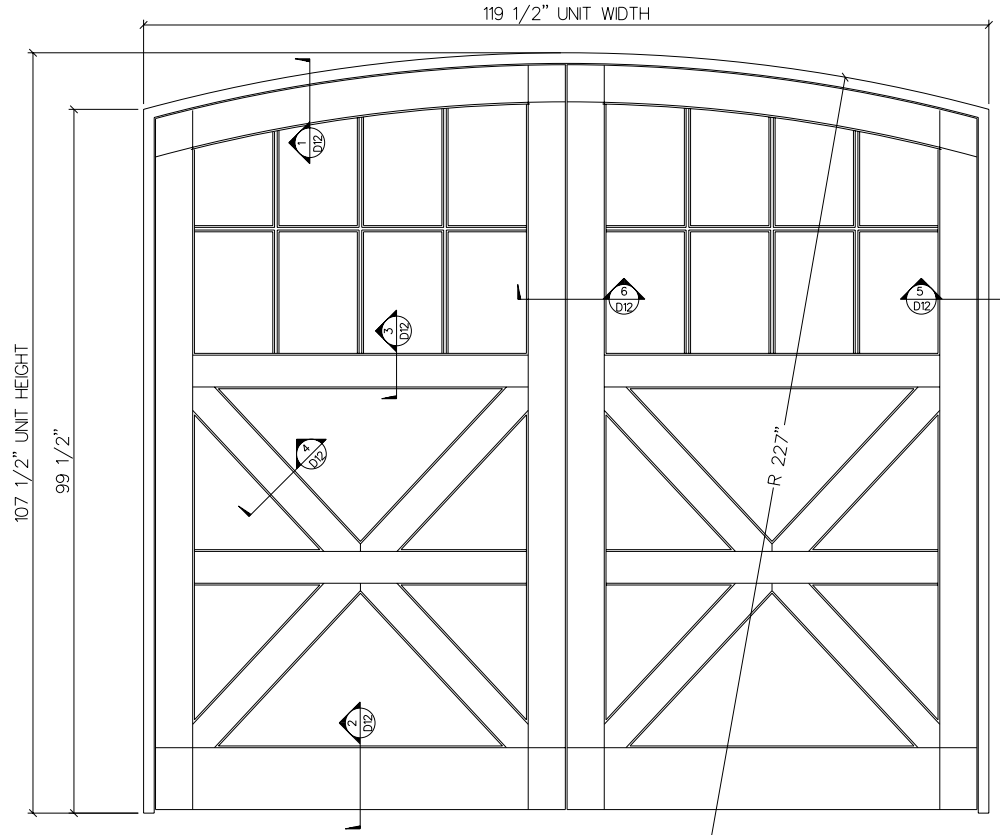

GARAGE DOORS

L103A/L103B/M130A/M130B EXTERIOR ELEVATION
SCALE: 1" = 1'-0" (4) OPENINGS AS SHOWN

INTERIOR ELEVATION

POINT FIVE
W I N D O W S

REVISIONS:

11-16-99	JJ
12-21-99	JJ
1-26-00	JJ
2-7-00	JJ

POINT FIVE WINDOWS, INC.
1001 Buckingham • Fort Collins, Colorado 80524 • (970) 482-6971

EXTERIOR ELEVATIONS
SCALE: 1" = 1'-0"
DATE: 10-25-99
APPROVED BY: _____
DRAWN BY: JJ

DRAWING NUMBER: _____